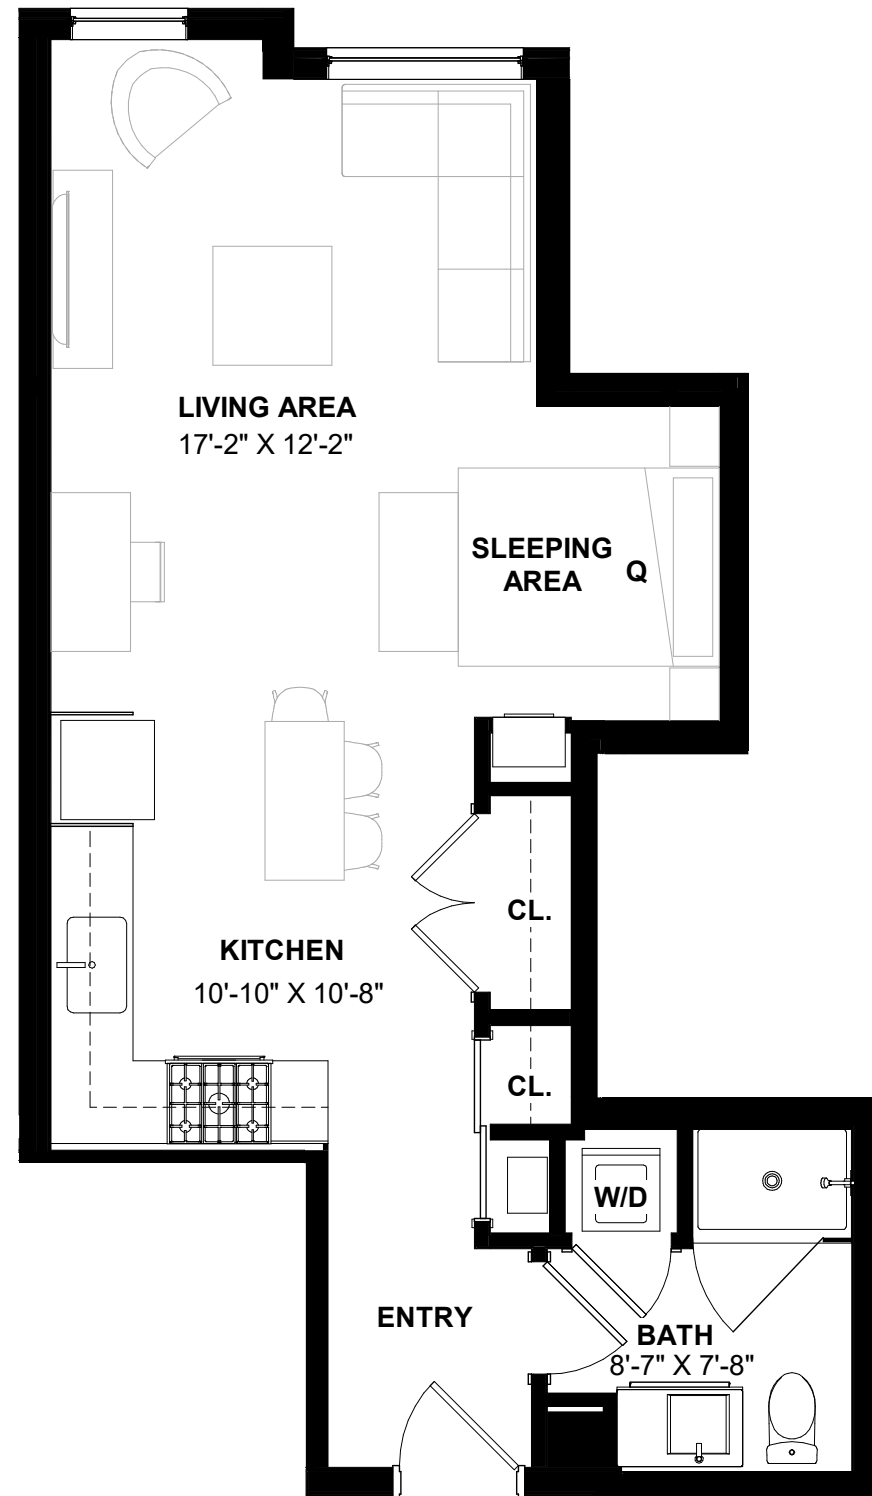

# THE MEZZ

Residence Number: 202, 302, 402, 502

Studio | 1 Bathroom | 545 SF

Disclaimer: Plans, dimensions, and features shown are approximate and are subject to change without notice or obligation. Variations may occur depending, for example, on construction variances, location of unit and/or mechanical or structural requirements.